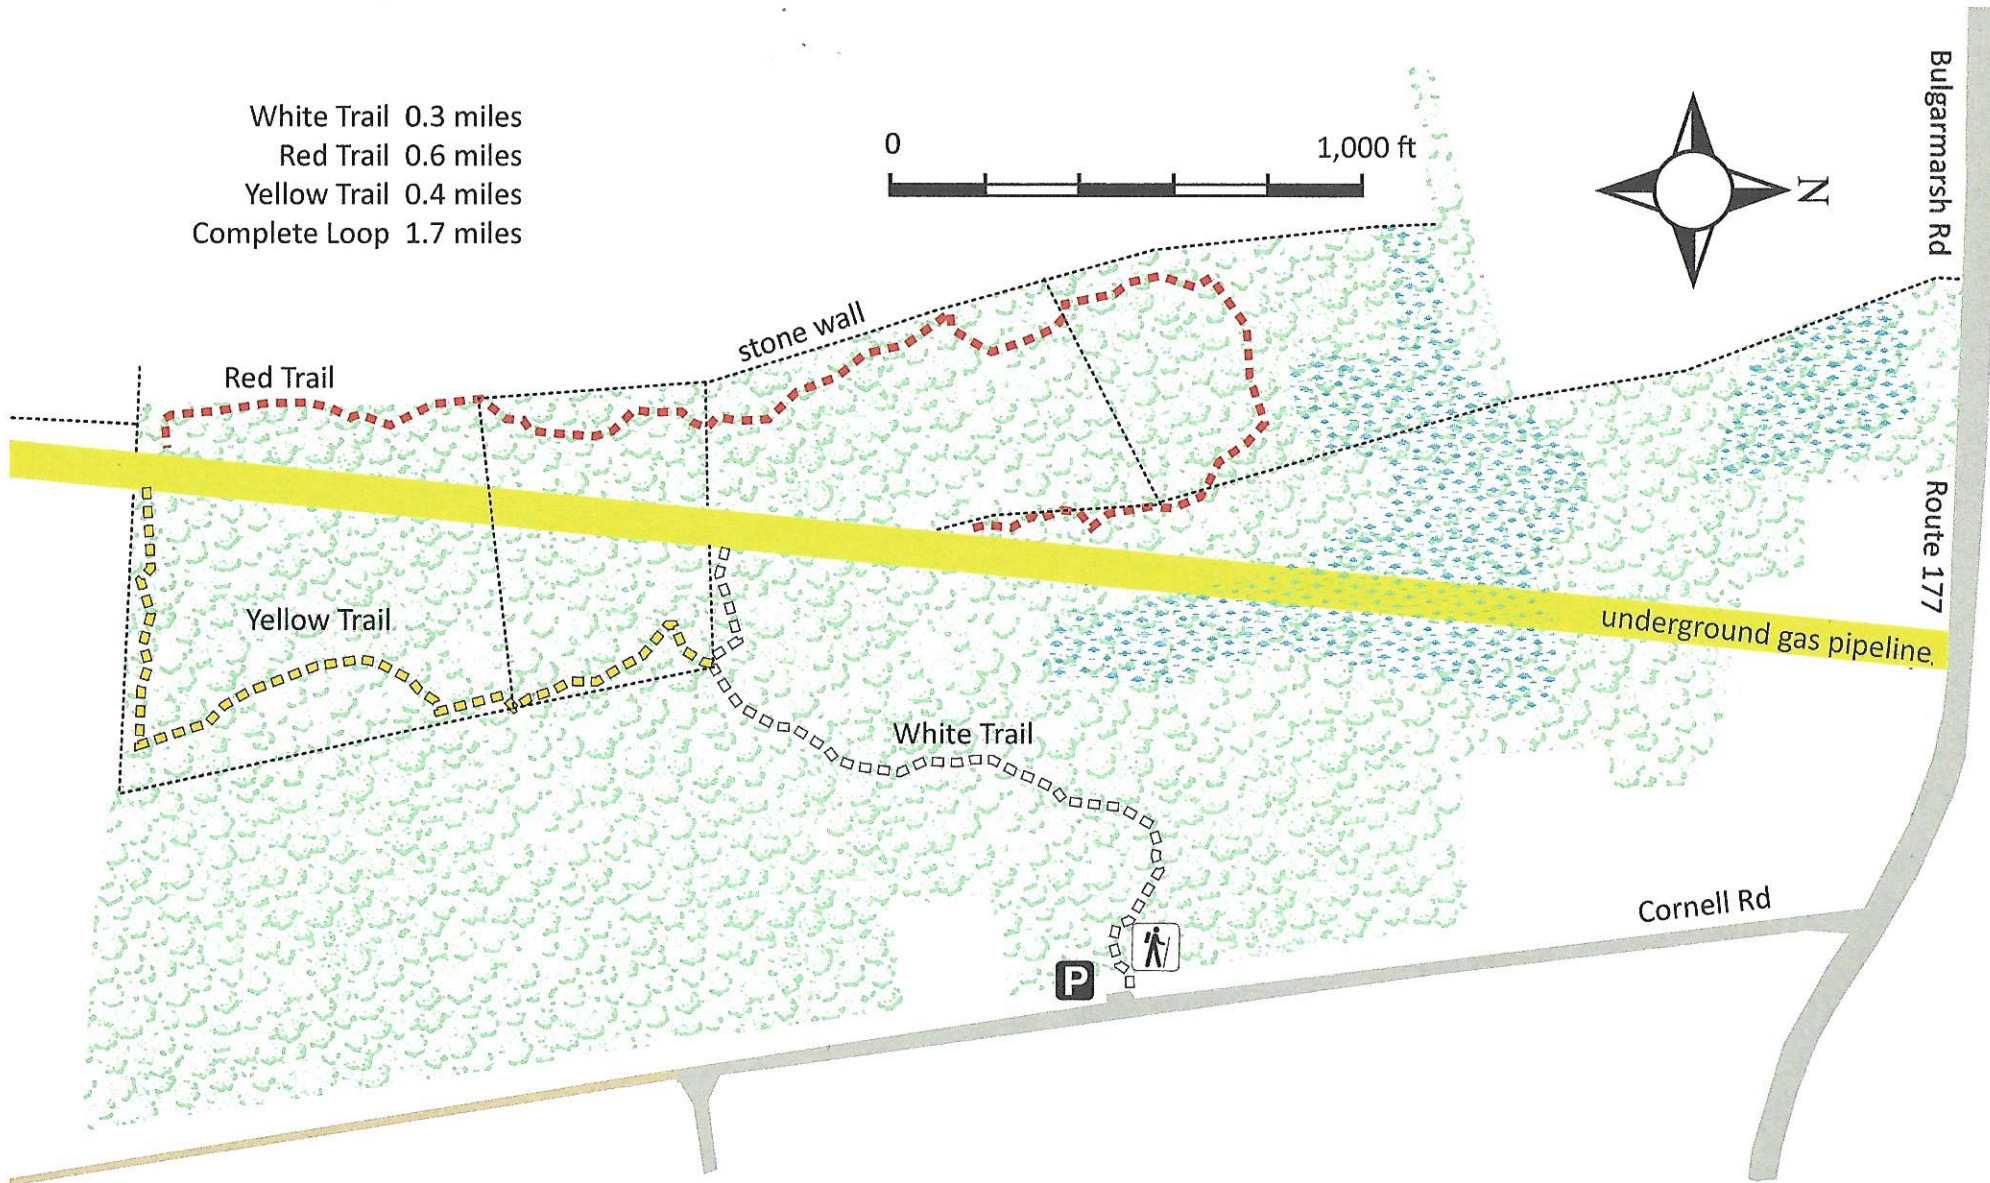

White Trail 0.3 miles  
Red Trail 0.6 miles  
Yellow Trail 0.4 miles  
Complete Loop 1.7 miles

# Basket Swamp Preserve

## Tiverton Land Trust

Trail map produced  
with assistance from the  
RI Land Trust Council  
July 2015